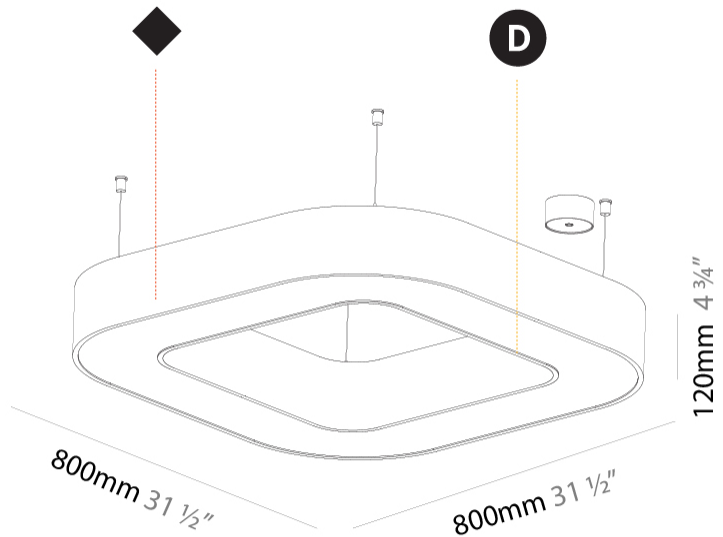

GENERAL

Series: Glorious
Subseries: Glorious Quantum
Brand: Prolicht
Division: Architectural
Mounting Type: Suspension
Mounting Location: Ceiling
Subcategory: Ambient

PHYSICAL

Shape: Square
Length (mm): 800
Length (in): 31 1/2
Width (mm): 800
Width (in): 31 1/2
Height (mm): 120
Height (in): 4 3/4
Max. Overall Height (mm): 2120
Max. Overall Height (in): 83 7/16
Light Distribution: Direct / Indirect
Weight (kg): 9.71
Weight (lbs): 21.44
Diffuser: PMMA - Opal or Micro-Prism
Fixture Finish: SSR / BKV / CWI / CRY / HAB / UFT / ITA / RUA / FTG / MYG / LOD / PUS / FRO / FUP / KIA / POP / BLS / SPG / MEY / GOH / GUM / CHC / COM / ABZ / JAG / OBR / MOS / ROR
Fixture Material: Aluminum

ELECTRICAL

Lamp Type: LED (Zhaga Standard)
Input Wattage (W): 40 / 20
Total Output Wattage (W): 48 / 38.4 (3500K)
Dimming: Non-Dimming / Phase Dimming (120Vac only) / 0-10V Dimming
Driver Included: Yes
Driver Location: Integrated
Driver Type: Constant Current - 120 / 277Vac
Driver Class: Class 2
Input Voltage (V): 120 - 277
Constant Current (MA): 350 / 800/400 (3500K)

LED

Color Temperature (°K): 3000 / 3500 / 4000
Max. Delivered Lumen (lm): 3690 / 3822 / 3900 Direct / 2560 / 2646 / 2700 Indirect
CRI: >80 CRI
Efficiency (%): 69.8
Lamp Life (hrs): 50000

OPTICAL

RATINGS AND CERTIFICATIONS

Certified By: Certified for North American Standards
IP rating: IP20