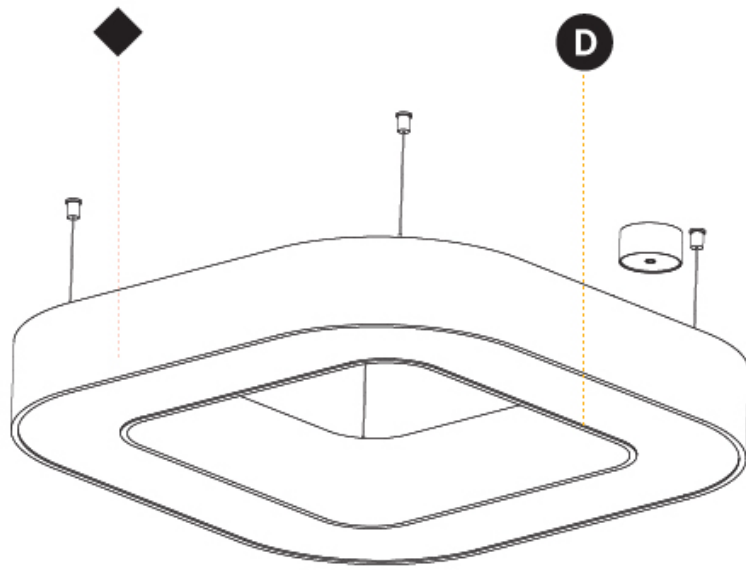

GLORIOUS QUANTUM SUSPENSION

A30566-

PROJECT	_____
TYPE	_____
SPECIFIER	_____
QUANTITY	_____
DATE	_____

A